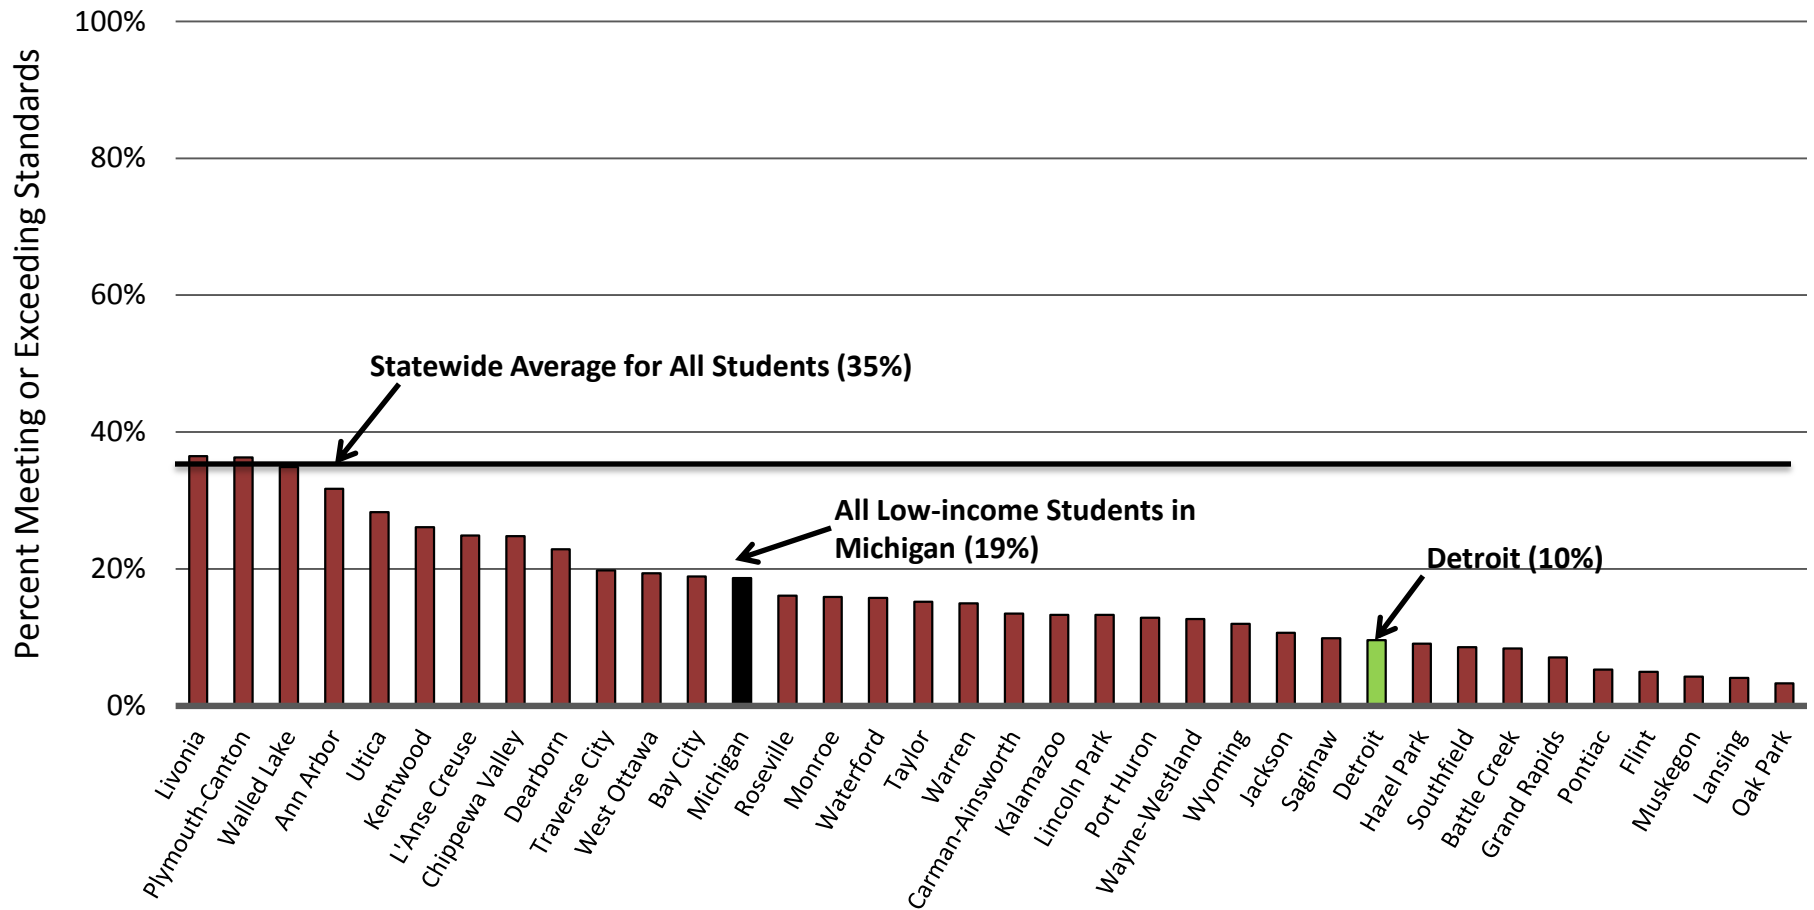

Percentage of Low-income Students Meeting or Exceeding Standards By District (Updated)

2012 Grade 8 Math MEAP

Source: Michigan Department of Education, Fall 2012 MEAP Four Year Comparison (Gap Analysis): <http://michigan.gov/mde/0,4615,7-140-22709_31168_31530---.00.html>