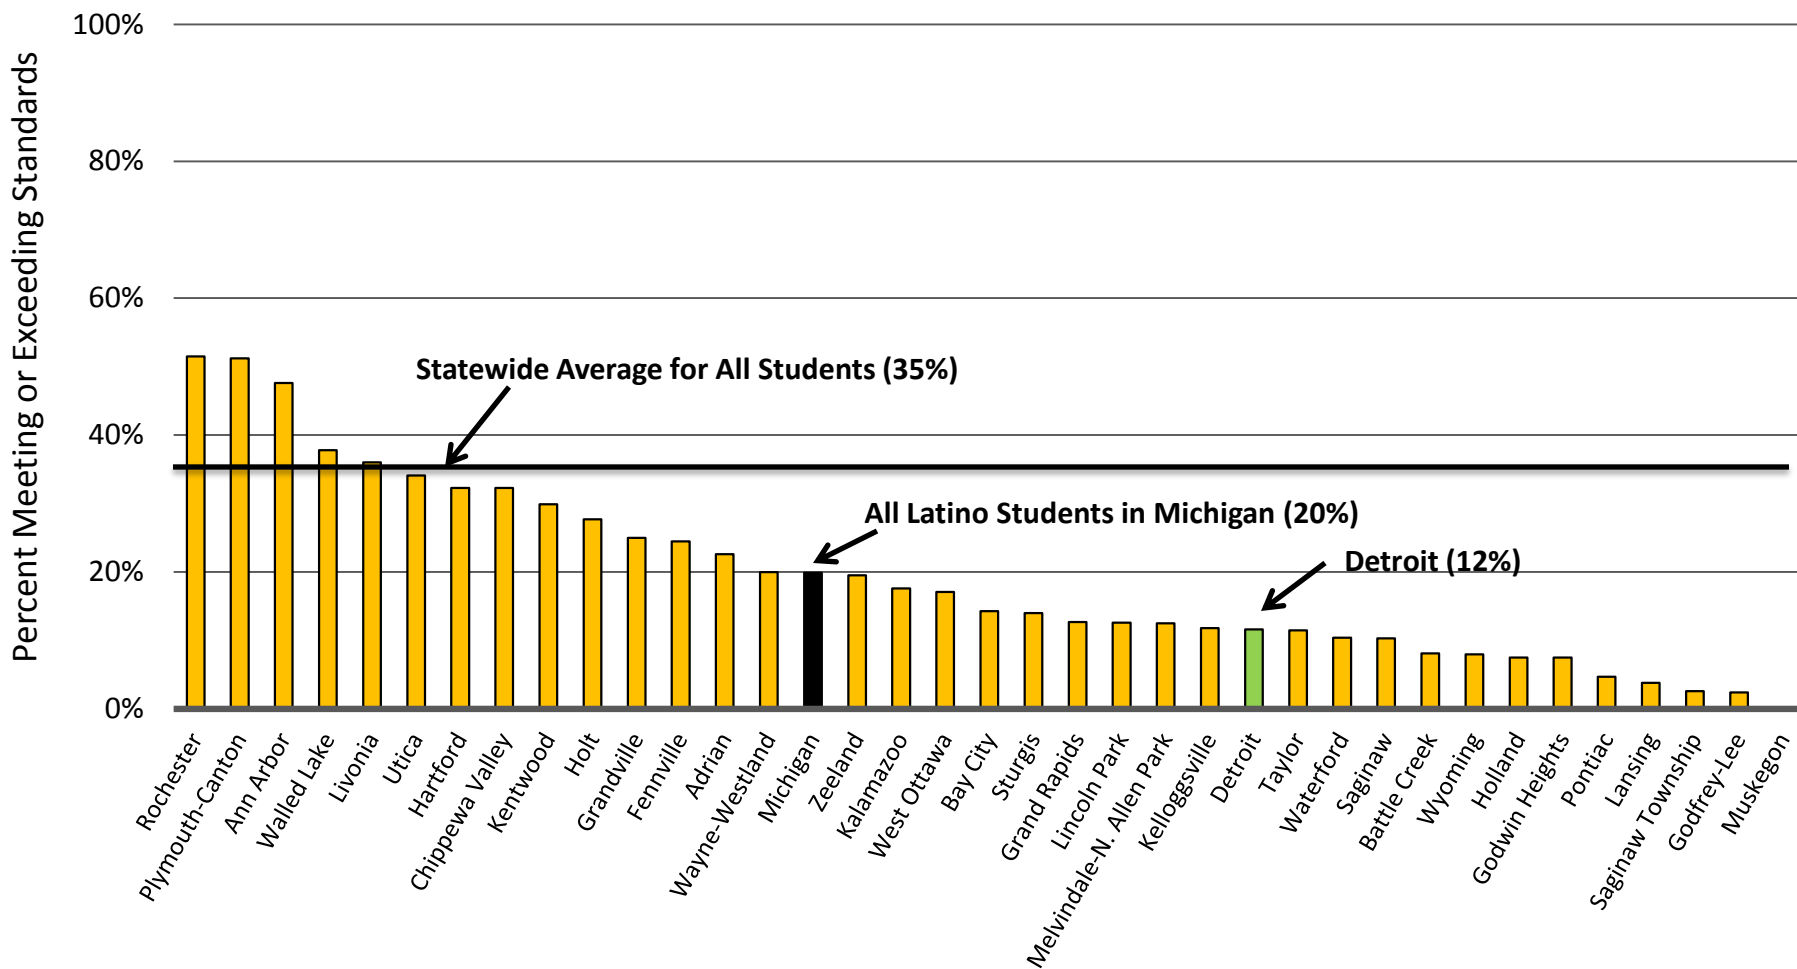

Percentage of Latino Students Meeting or Exceeding Standards By District (Updated)

2012 Grade 8 Math MEAP

Source: Michigan Department of Education, Fall 2012 MEAP Four Year Comparison (Gap Analysis): <http://michigan.gov/mde/0,4615,7-140-22709_31168_31530---.00.html>